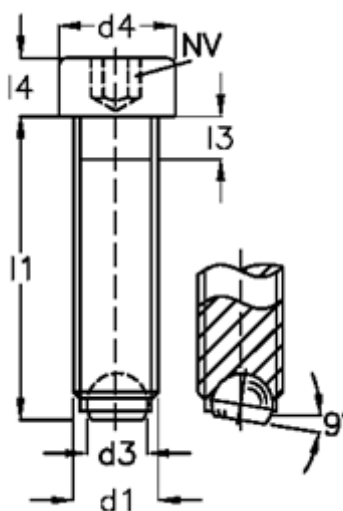

Data Sheet

Article number: 2092767911A
Description: E+G Screws with ball
GN 606-M12-30-BN

Measures

d1	= M12
d2	= 8.0
d3	= 7.2
d4	= 18
Internal hexagon	= 10.0
l1	= 30
l3	= 5.0
l4	= 12